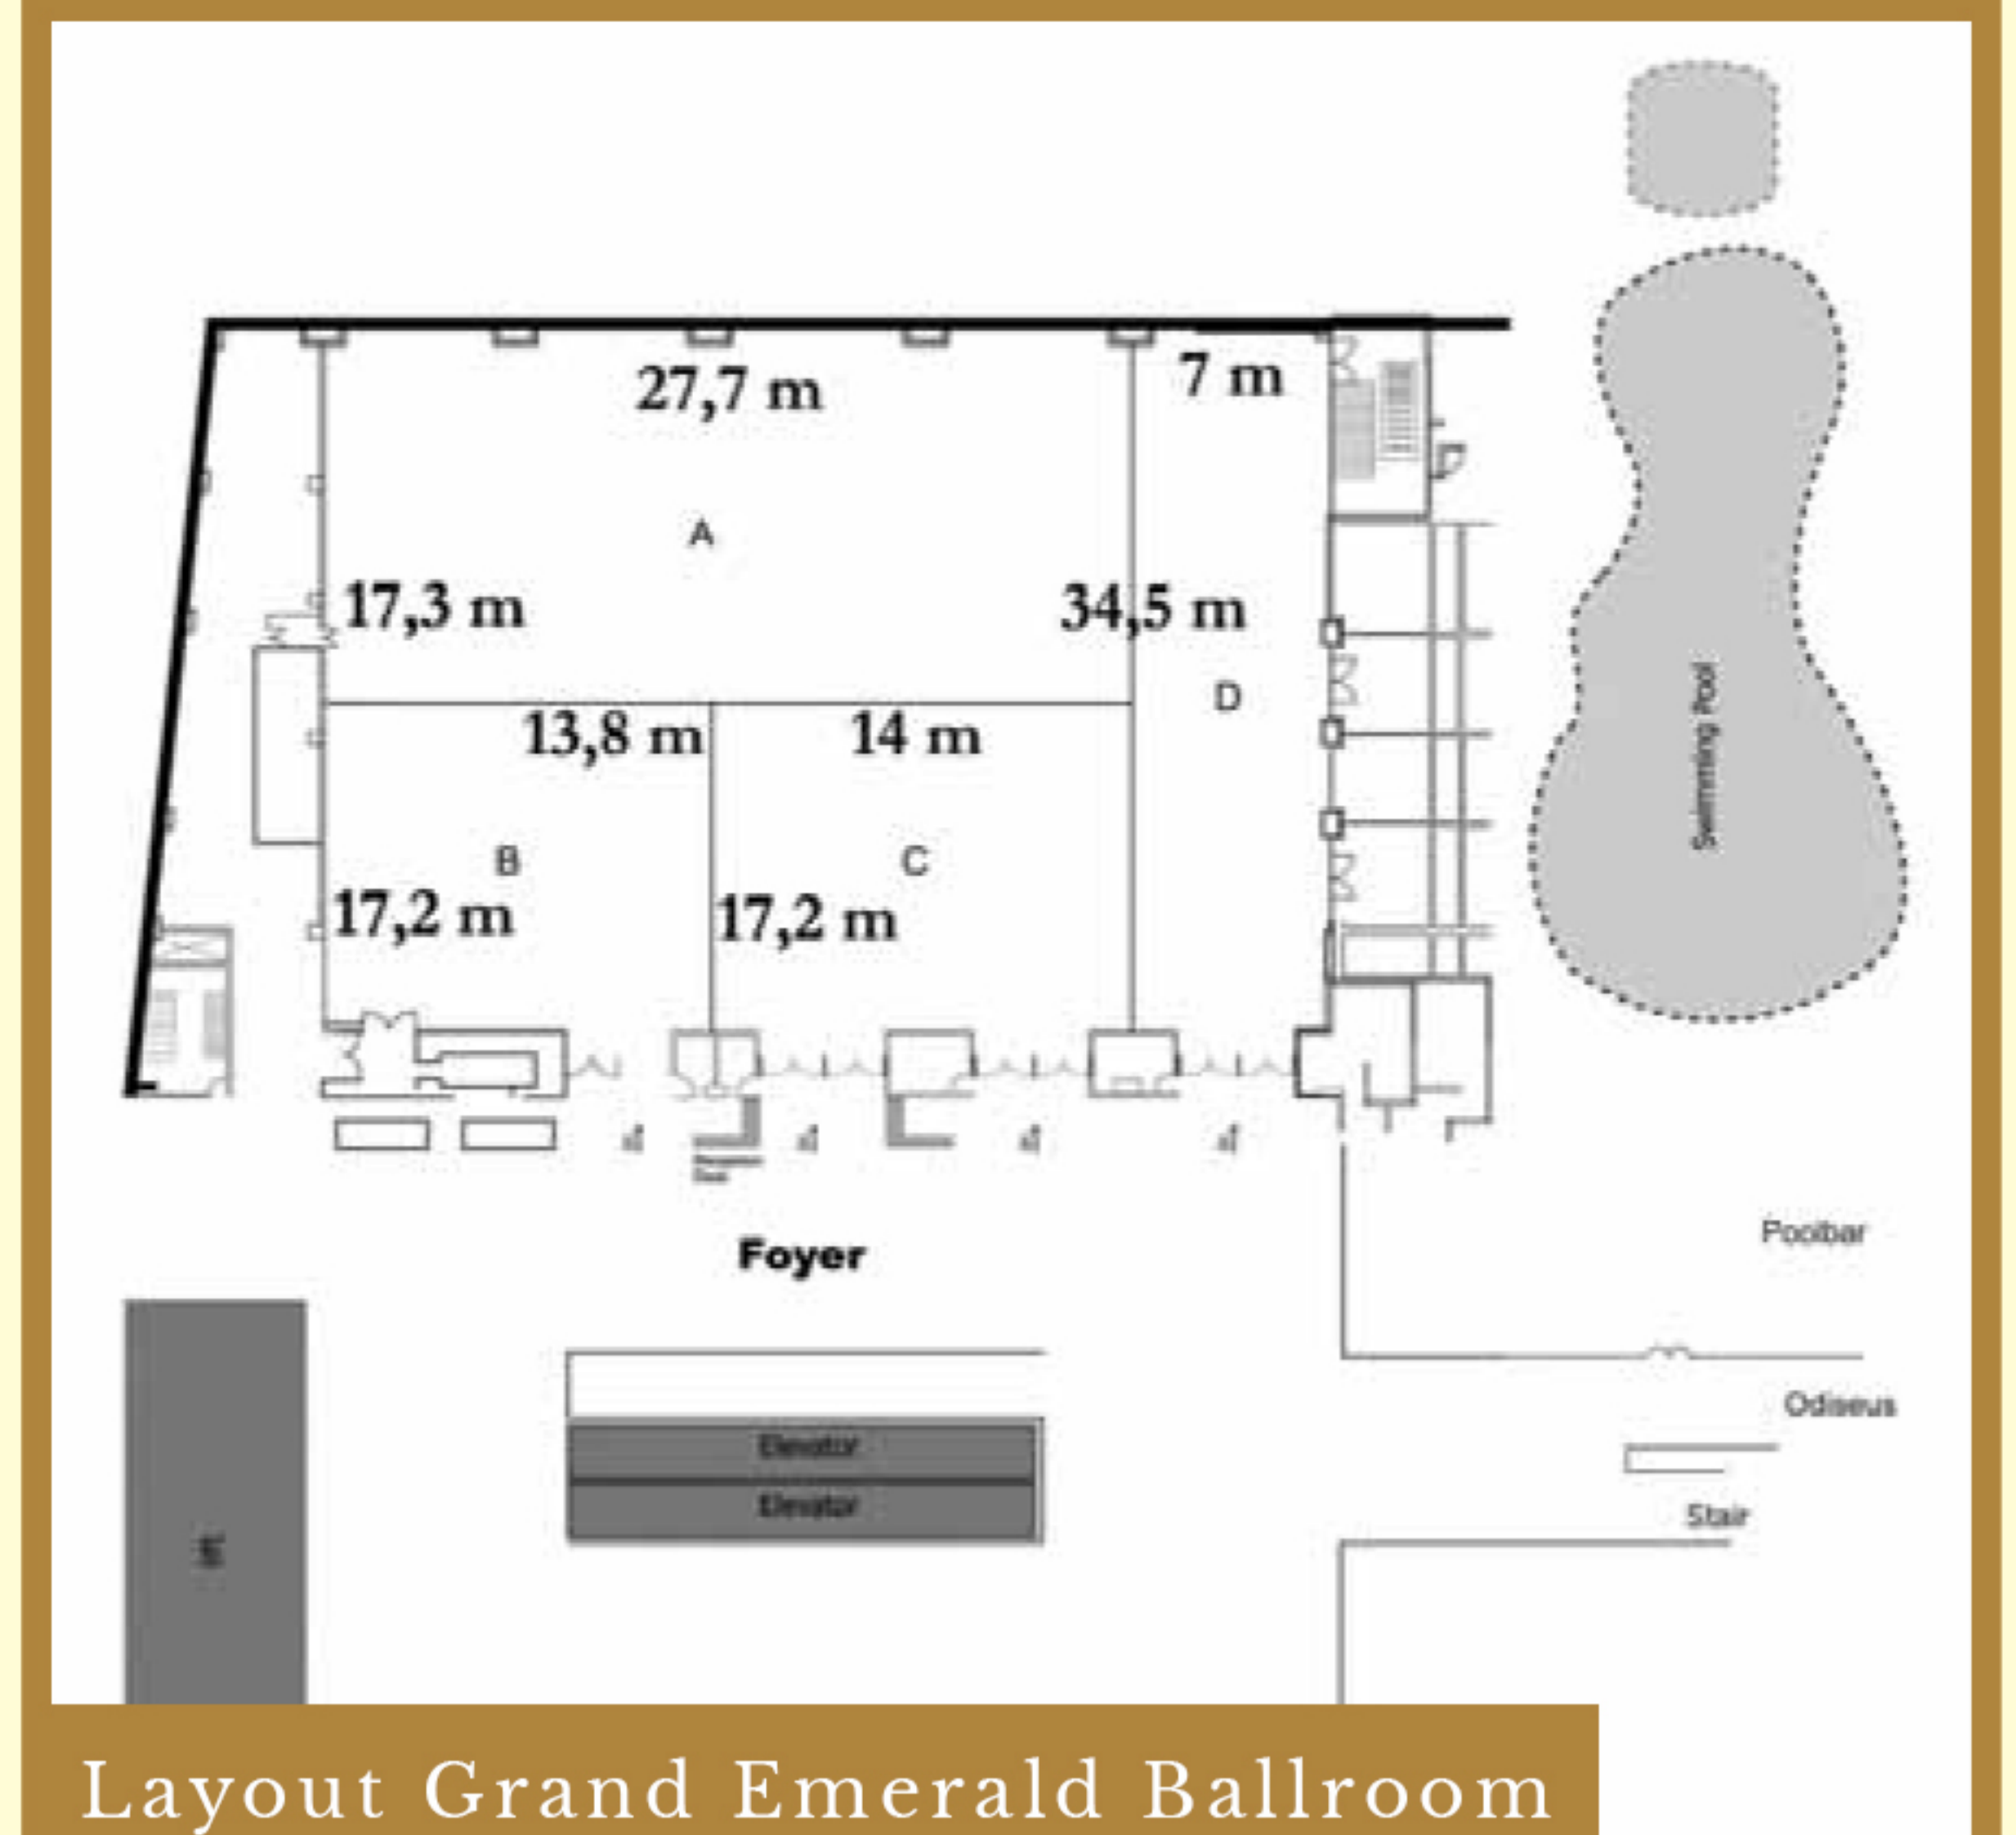

Hotel Room Type	Room Size	No. of Room
Superior	29.40 m2	198
Deluxe	29.40 m2	152
Plaza Club Deluxe	29.40 m2	11
Plaza Club Suite	58.80 m2	18
Executive Suite	66.80 m2	8
Dynasty Suite	88.20 m2	2
Presidential Suite	110.25 m2	1
Total	-	390

FOR PLAZA CLUB DELUXE OR SUITE

- Private service at Plaza Club Lounge
- Private check in and check out facilities
- Exclusive breakfast
- Evening drink and canapés
- Complimentary use of executive meeting room for 2 hours each day at Plaza Club Lounge

Grand Emerald Ballroom

Layout Grand Emerald Ballroom

Pearl Meeting Room

Sapphire Lounge

REDTOP Gym Center

REDTOP Swimming Pool

MEETING AND EVENTS

- 14 function rooms of various sizes to cater to every meeting specifications
- Fully equipped with advanced audio visual system, the grand ballroom can be configured into smaller private rooms
- The Grand Emerald Ballroom that easily accommodates various from 100 to 2000 people

Room	Dimension	Height	Reception	Banquet	Theatre	Class Room	U-Shape
Located on the 3rd floor							
Grand Emerald	35 x 34.5 m	4.73 m	2000	600	1500	550	-
Emerald A	28 x 17.5 m	4.73 m	750	220	450	220	-
Emerald B	14 x 17.5 m	4.73 m	360	110	225	110	-
Emerald C	14 x 17.5 m	4.73m	360	110	225	110	-
Emerald D	7 x 34.5 m	4.73 m	300	140	200	110	-
Garnet	8 x 16.5 m	3.20 m	200	60	96	48	38
Jasper	7.5 x 10 m	3.20 m	120	36	48	24	20
Moonstone	6.5 x 7.5 m	3.20 m	90	24	30	18	16
Topaz	6.5 x 7.3 m	3.20 m	90	24	30	18	16
Zircon	7.5 x 8.5 m	3.20 m	100	24	42	24	20
Crystal	7 x 7 m	3.50 m	50	20	40	20	20
Opal	7 x 7 m	3.50 m	50	20	40	20	20
Located on the 2nd floor							
Pearl	12 x 6 m	2.40 m	200	80	150	75	75
Ruby	7 x 11 m	2.50 m	150	30	100	40	30
Carnelian	7 x 11m	2.50 m	150	30	100	40	30
Located on the Lower Lobby							
Amethyst	7.5 x 7.6 m	2.57 m	90	20	84	33	27
Citrine	9.5 x 7.8 m	2.57 m	120	30	96	40	33
Coral	7.5 x 7.8 m	2.57 m	90	20	50	27	27
Onyx	7.2 x 6.3 m	2.57 m	75	20	50	18	15