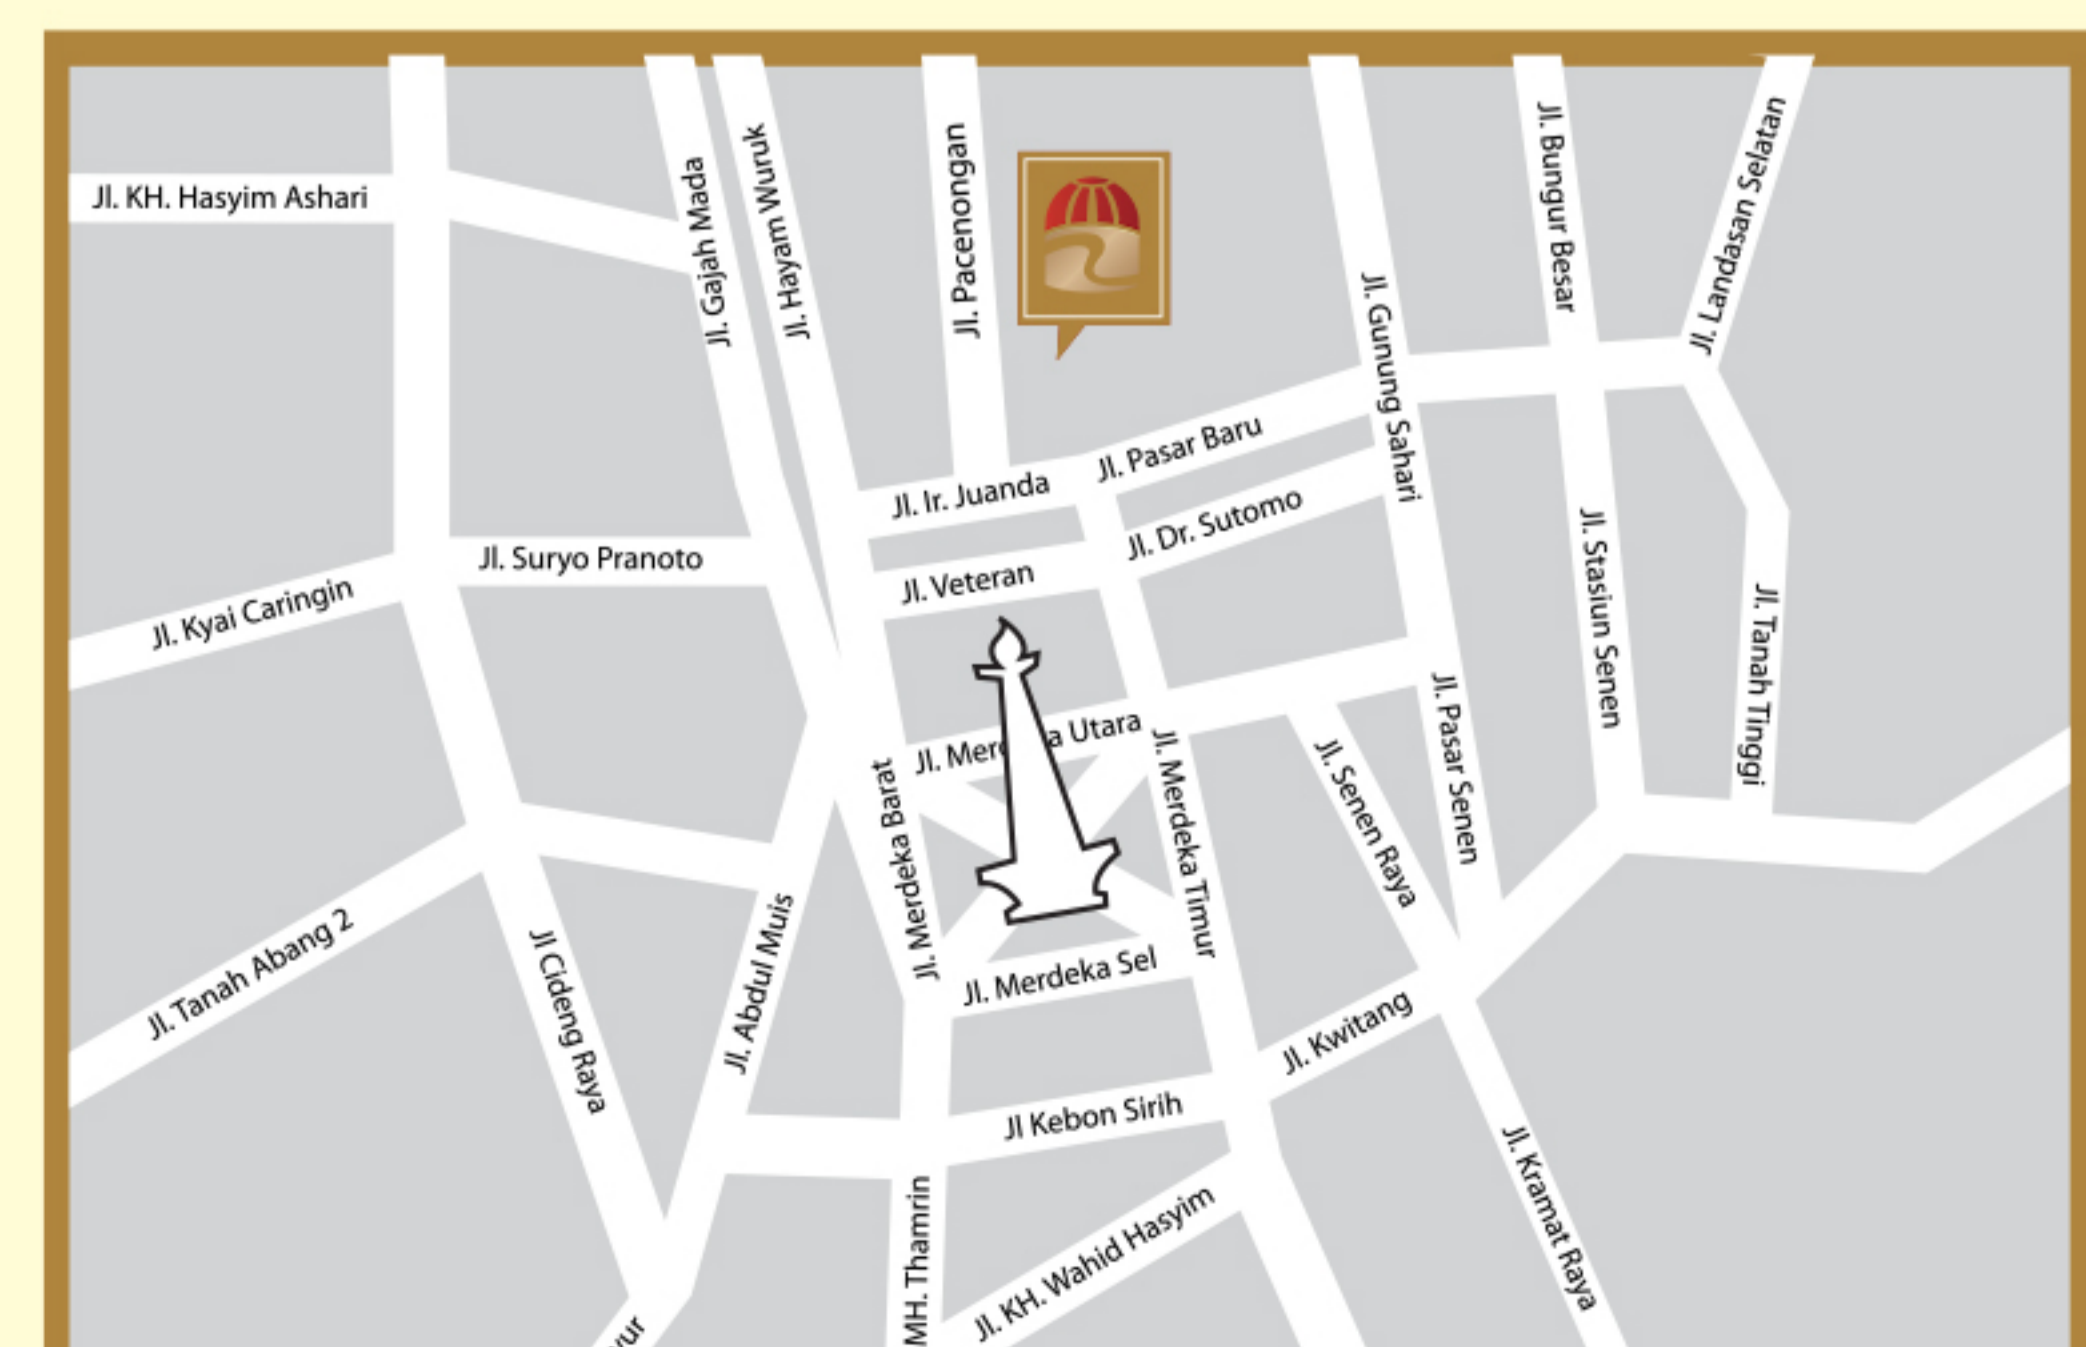

LOCATION

- 5 minutes from Gambir Train Station
- 5 minutes from Monas – National Monument
- 10 minutes from Sudirman Business District
- 10 minutes from Mangga Dua shopping mall
- 10 minutes to Ancol recreation area
- 15 minutes from Tanah Abang shopping district
- 50 minutes from Soekarno Hatta International Airport